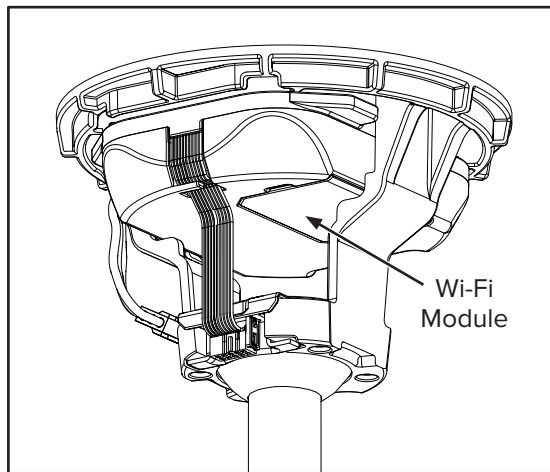

HAIKU L WI-FI MODULE

The Haiku L Wi-Fi Module allows you to personalize your fan's comfort settings with the Haiku app, use voice commands with Amazon Alexa, and group it with other Wi-Fi enabled Haiku products. The module can be purchased as an add-on accessory, and is easily installed in the fan's control box.